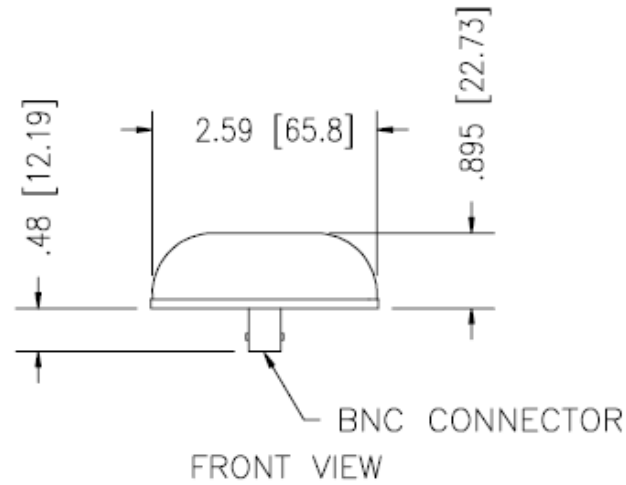

SIDE VIEW

FRONT VIEW

MOUNTING CUTOUT

## FLANGE MOUNT GA 56 ANTENNA INSTALLATION