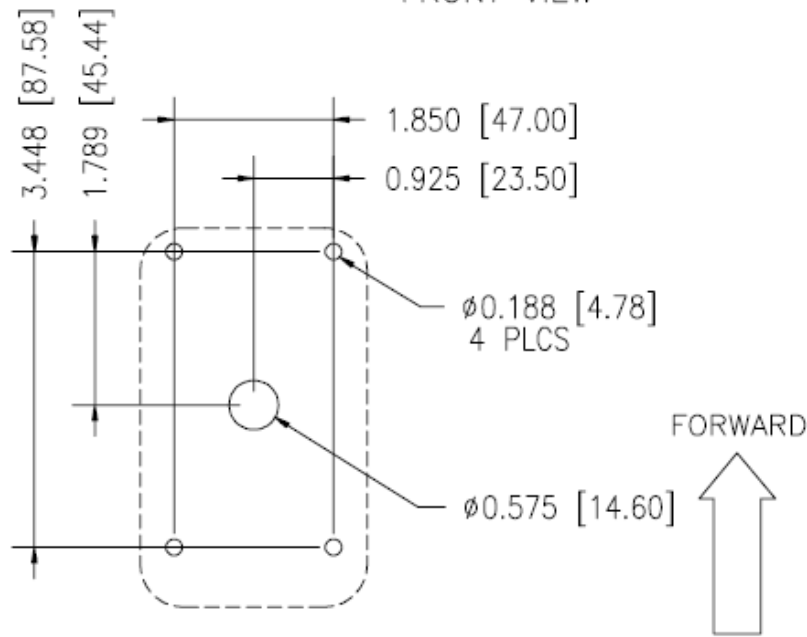

SIDE VIEW

FRONT VIEW

MOUNTING CUTOUT

## FLANGE MOUNT GA 56 ANTENNA INSTALLATION